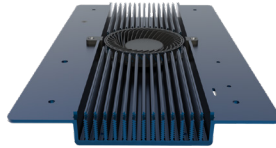

Radion™ G5

mobius®

The next generation of LED lighting

XR15Blue

Dimensions

Length	7in.(18cm)
Width	7in.(18cm)
Height	1.5in.(3.9cm)
Weight	3.5lbs.(1587g)

LEDs

Cool White	3	
Royal Blue	20	
Blue	12	
Photo Red	1	
Lime	2	
UV(405nm)	2	
UV(415nm)	2	
Violet	3	
Cyan	5	
Lunar Light	2	

XR30Blue

Dimensions

Length	11.8in.(30cm)
Width	7in.(18cm)
Height	1.5in.(3.9cm)
Weight	4.5lbs.(2041g)

LEDs

Cool White	6	
Royal Blue	40	
Blue	24	
Photo Red	2	
Lime	4	
UV(405nm)	4	
UV(415nm)	4	
Violet	6	
Cyan	10	
Lunar Light	2	

Optics

The G5 features optimized LED placement and state of the art HEI Optics.

Cooling

Heat dissipation through active cooling while maintaining near noiseless operation.

mobius®

Mobius

Easy programming and control with your smart device. No additional equipment needed.