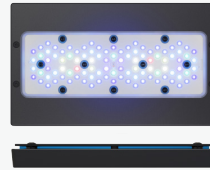

Radion™ G5

mobius®

The next generation of LED lighting

XR15Blue

Dimensions

Length	7in.(18cm)
Width	7in.(18cm)
Height	1.5in.(3.9cm)
Weight	3.5lbs.(1587g)

LEDs

Cool White	3	
Royal Blue	20	
Blue	12	
Photo Red	1	
Lime	2	
UV(405nm)	2	
UV(415nm)	2	
Violet	3	
Cyan	5	
Lunar Light	2	

XR30Blue

Dimensions

Length	11.8in.(30cm)
Width	7in.(18cm)
Height	1.5in.(3.9cm)
Weight	4.5lbs.(2041g)

LEDs

Cool White	6	
Royal Blue	40	
Blue	24	
Photo Red	2	
Lime	4	
UV(405nm)	4	
UV(415nm)	4	
Violet	6	
Cyan	10	
Lunar Light	2	

Optics

The G5 features optimized LED placement and state of the art HEI Optics.

Cooling

Heat dissipation through active cooling while maintaining near noiseless operation.

mobius®

Mobius

Easy programming and control with your smart device. No additional equipment needed.